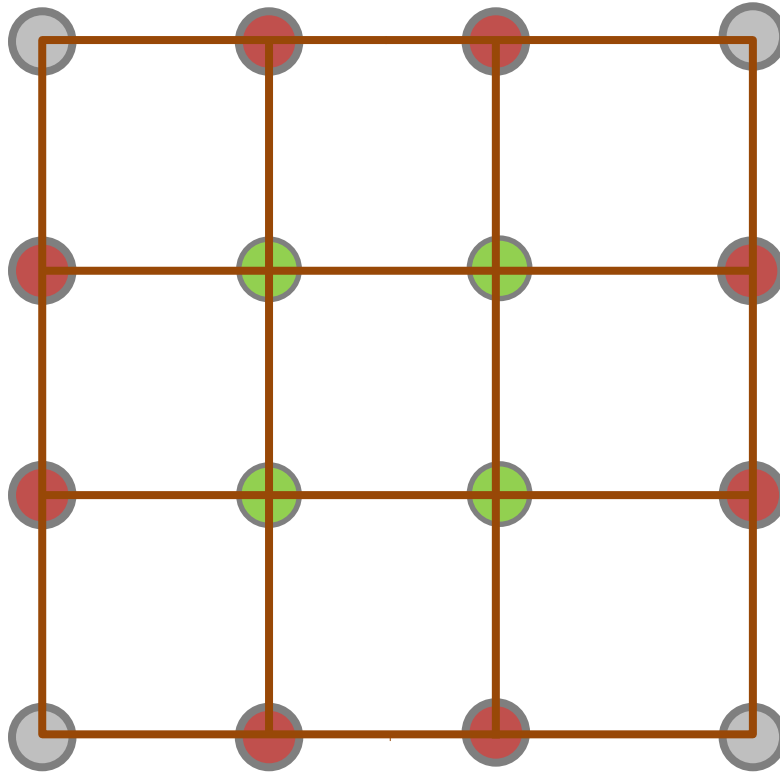

## **Kit 10**

**Cabin/Decking Size**

**Up to 4m x 4m**

### **Kit 10 Components**

**Corner Bracket X 4**

**Cross Plate x 4**

**T Bracket x 8**

**10 Inch Bearing Plate and Screw Pile x 16**

**Screws x 40**